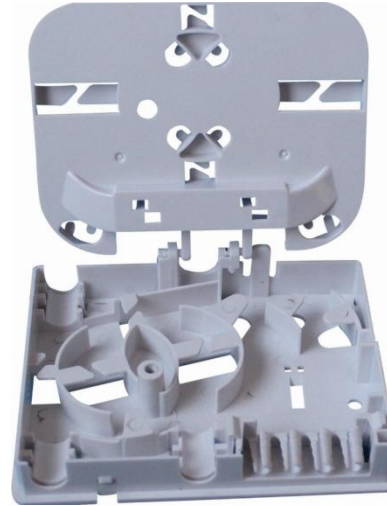

**DIGITUS[®] Fiber Optical Termination Box (FTTH) for
2x SC Simplex, LC Duplex**

- ✓ FTTH
- ✓ Very compact enclosure
- ✓ Indoor use
- ✓ 2x SC Simplex, LC Duplex

Abstract

DIGITUS[®] Fiber Optical Termination Box (FTTH) for 2x SC Simplex, LC Duplex, 4 splices, color grey (RAL 7035)

Features

- Very compact enclosure
- Free breathing enclosure for indoor use
- Front accessible
- Incl. opening for fibers from riser cable
- Compatible with mechanical splice, heat shrink protectors in the same splice holder
- Dimensions (HxWxD): 27x85x108.5 mm
- Cable ports: Drop cable diameter up to 5 mm / main cable diameter up to 10 mm
- Capacity: 4 splices
- Adapter capacity: 2x SC Simplex or 2x LC Duplex

Product Overview

The item "DN-931090" from DIGITUS[®] Professional is a small size termination box which allows breaking out fibers from a riser cable to an individual drop cable that brings the fiber from this point to the final point. It is designed for riser cables that allow access through a small window cut or incision.

Delivery Content

- Base module for main cable management
- Splice module
- Cover
- Main- and drop cable fixation accessories

Product Images

Example of application

Product Number Information

DN-931090 Fiber Optical Termination Box (FTTH) for 2x SC Simplex, LC Duplex, 4 splices, 27x85x108.5 mm
color grey (RAL 7035)