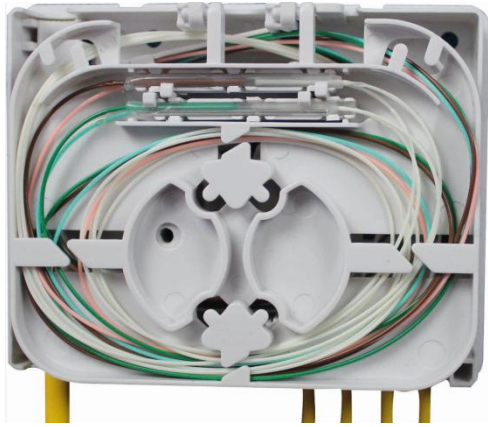

**DIGITUS[®] Fiber Optical Termination Box (FTTH) for
2x SC Simplex, LC Duplex**

- ✓ FTTH
- ✓ Very compact enclosure
- ✓ Indoor use
- ✓ 2x SC Simplex, LC Duplex

Abstract

DIGITUS[®] Fiber Optical Termination Box (FTTH) for 2x SC Simplex, LC Duplex, 4 splices, color grey (RAL 7035)

Features

- Very compact enclosure
- Free breathing enclosure for indoor use
- Front accessible
- Incl. opening for fibers from riser cable
- Compatible with mechanical splice, heat shrink protectors in the same splice holder
- Dimensions (HxWxD): 27x85x108.5 mm
- Cable ports: Drop cable diameter up to 5 mm / main cable diameter up to 10 mm
- Capacity: 4 splices
- Adapter capacity: 2x SC Simplex or 2x LC Duplex

Product Overview

The item "DN-931090" from DIGITUS[®] Professional is a small size termination box which allows breaking out fibers from a riser cable to an individual drop cable that brings the fiber from this point to the final point. It is designed for riser cables that allow access through a small window cut or incision.

Delivery Content

- Base module for main cable management
- Splice module
- Cover
- Main- and drop cable fixation accessories

Product Images

Example of application

Product Number Information

DN-931090 Fiber Optical Termination Box (FTTH) for 2x SC Simplex, LC Duplex, 4 splices, 27x85x108.5 mm
color grey (RAL 7035)